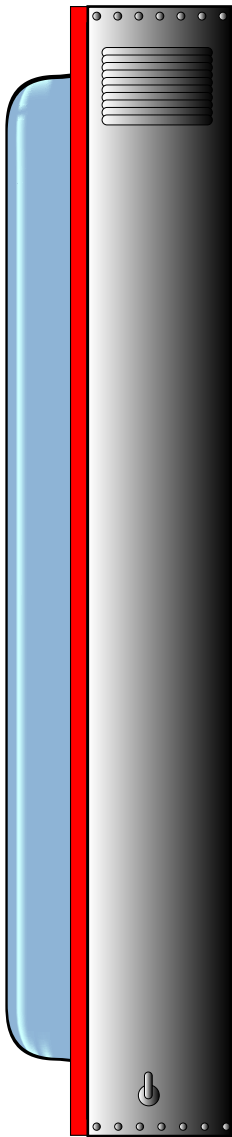

SIGN CABINETS

**SIDE VIEW of SIGN BOX
with RETAINER(red) &
PAN face**

**front of
PAN face** ←

**SIDE VIEW of SIGNBOX
with RETAINER(red) &
FLAT face**

**front of
FLAT face** ←

FACE TYPES