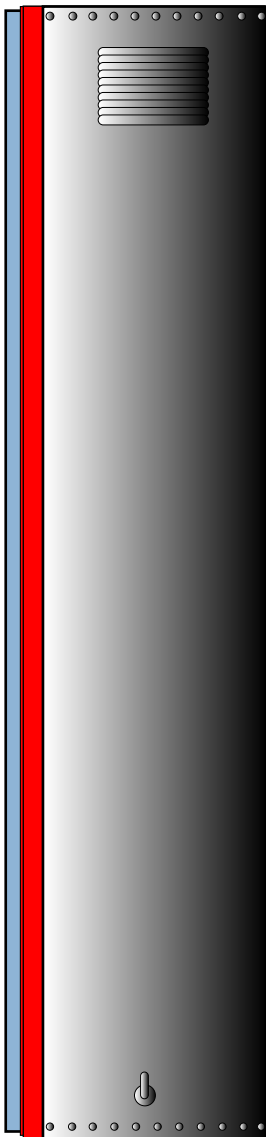

SIGN CABINETS

**SIDE VIEW of SIGN BOX
with RETAINER(red) &
PAN face**

**front of
PAN face** ←

**SIDE VIEW of SIGNBOX
with RETAINER(red) &
FLAT face**

**front of
FLAT face** ←

FACE TYPES