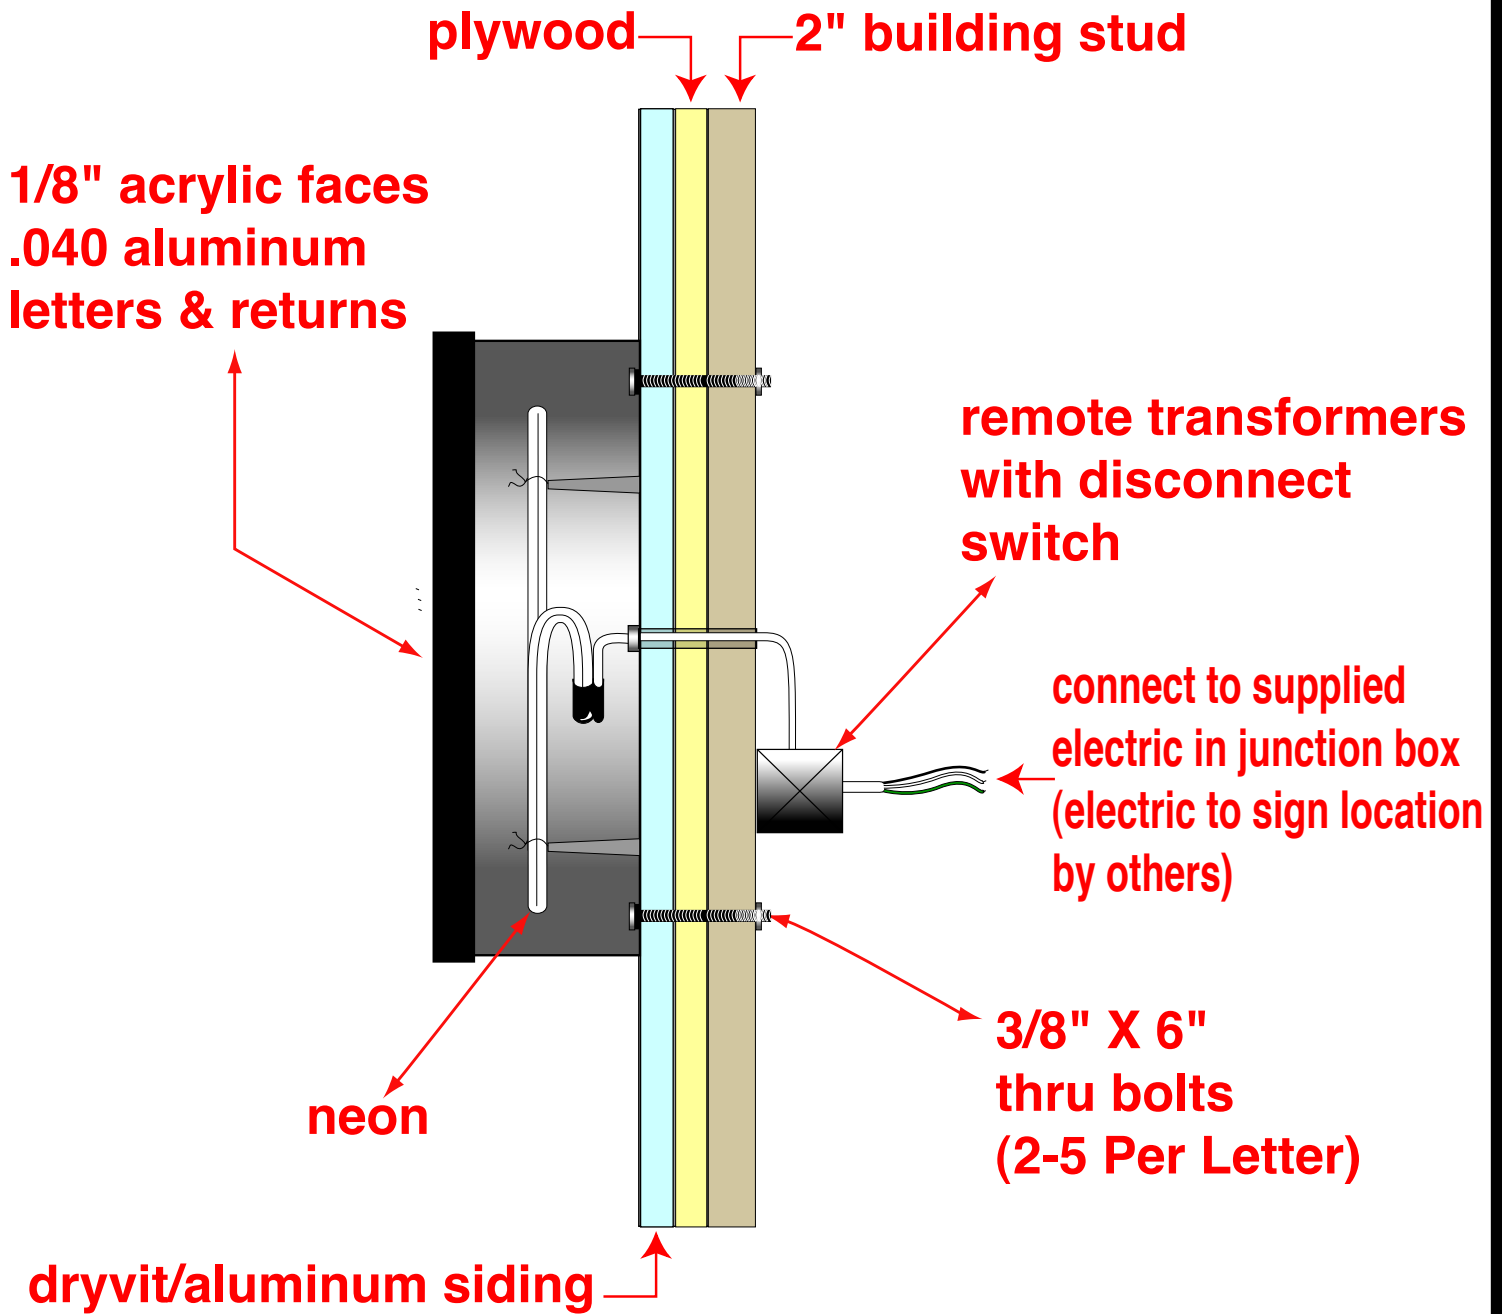

# Channel Letters - Individual Install - Thru Bolt

(Self Contained Transformer)

\*all components UL listed and to comply with NEC 600

"America's #1 Sign House, Wire to Wire"

# Channel Letters - Individual Install - Thru Bolt

\*all components UL listed and to comply with NEC 600

"America's #1 Sign House, Wire to Wire"