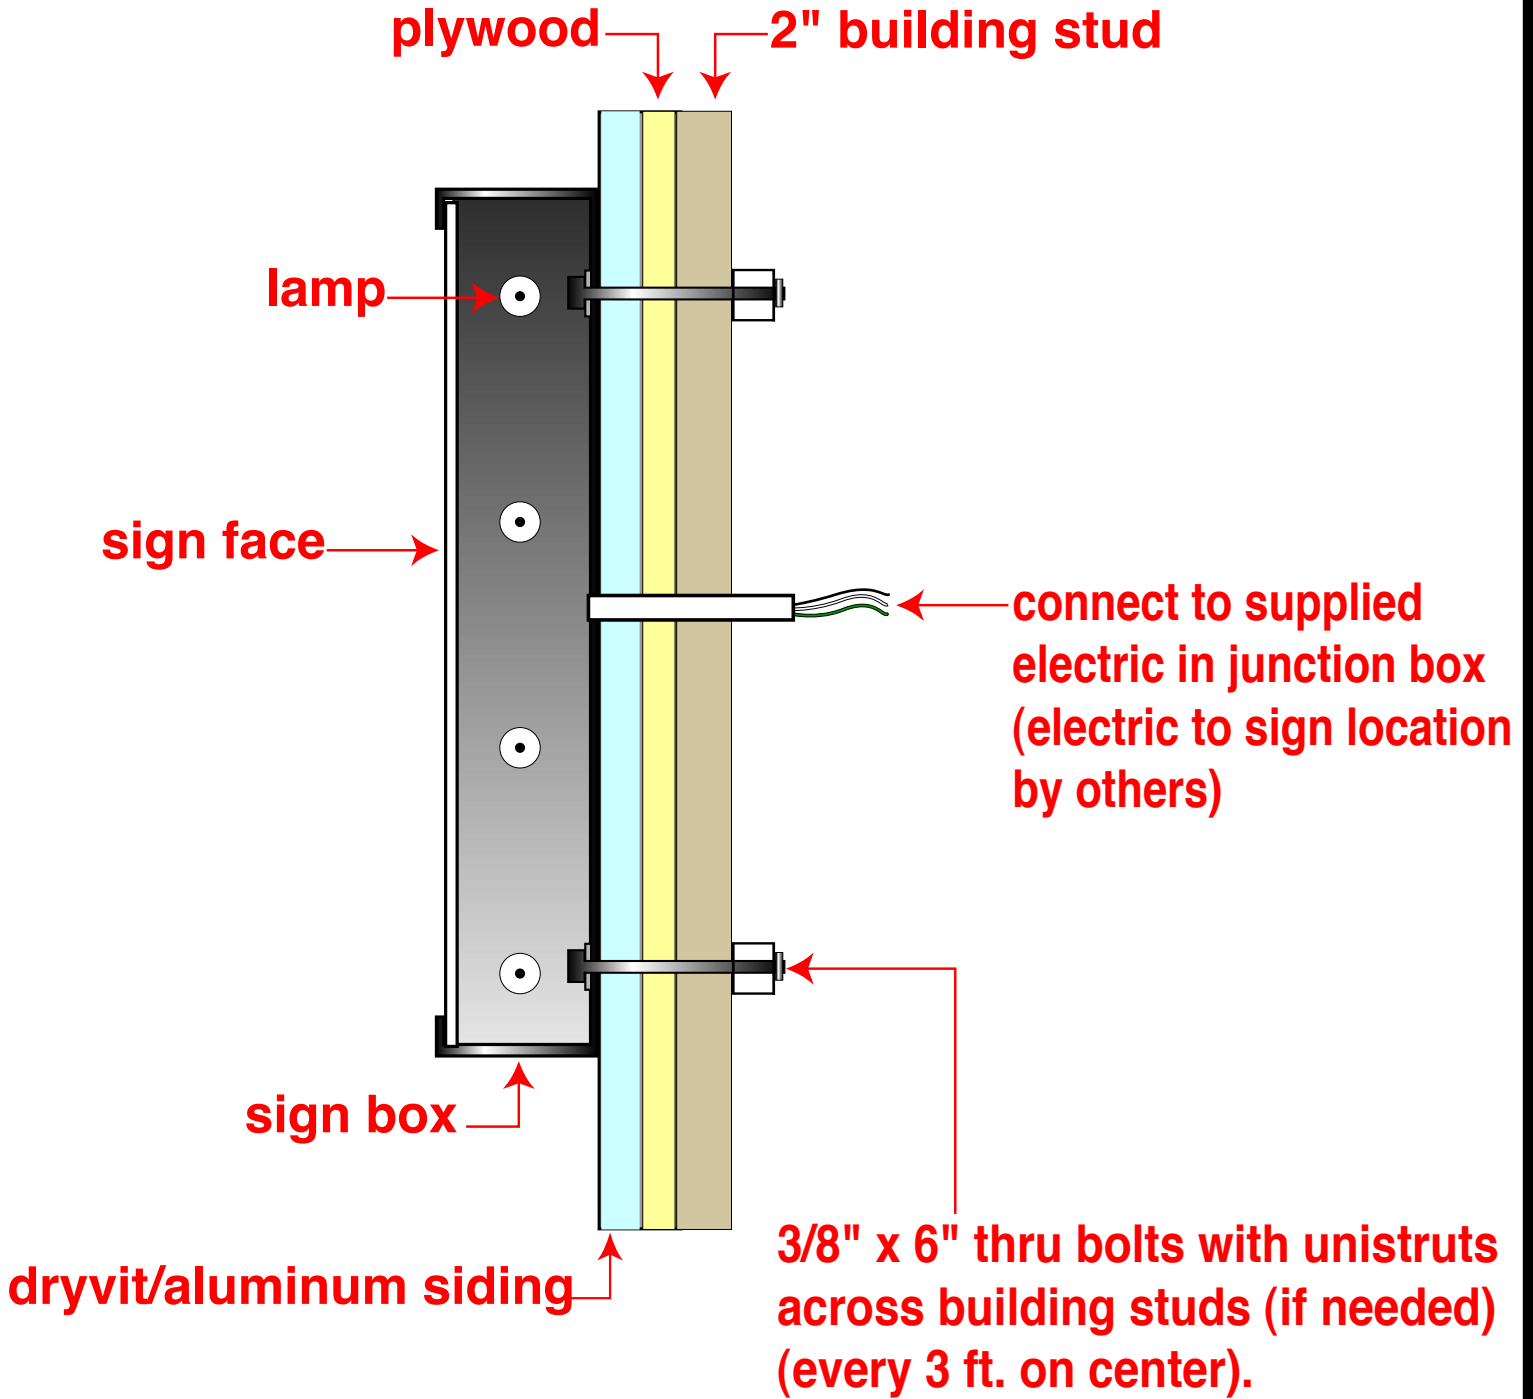

# Outdoor Sign Cabinet - Install - Thru Bolt

\*all components UL listed and to comply with NEC 600

"America's #1 Sign House, Wire to Wire"